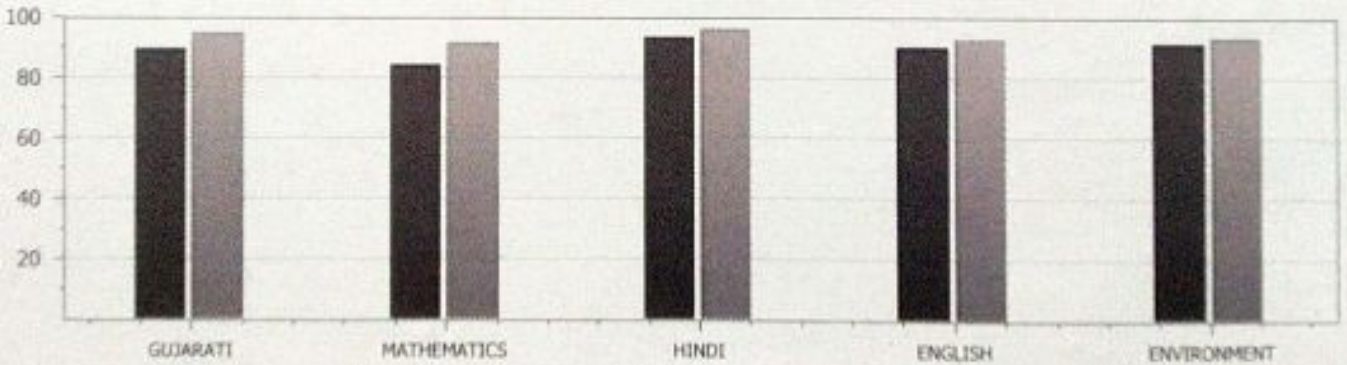

Attendance : 217 / 237

Percentage : 92.14 %

Promoted To Std : 6

Grade : A1

Result : PASS

Personality Development Evaluation Grade : A1

Overall Grade : A1

COMPREHENSIVE EVALUATION