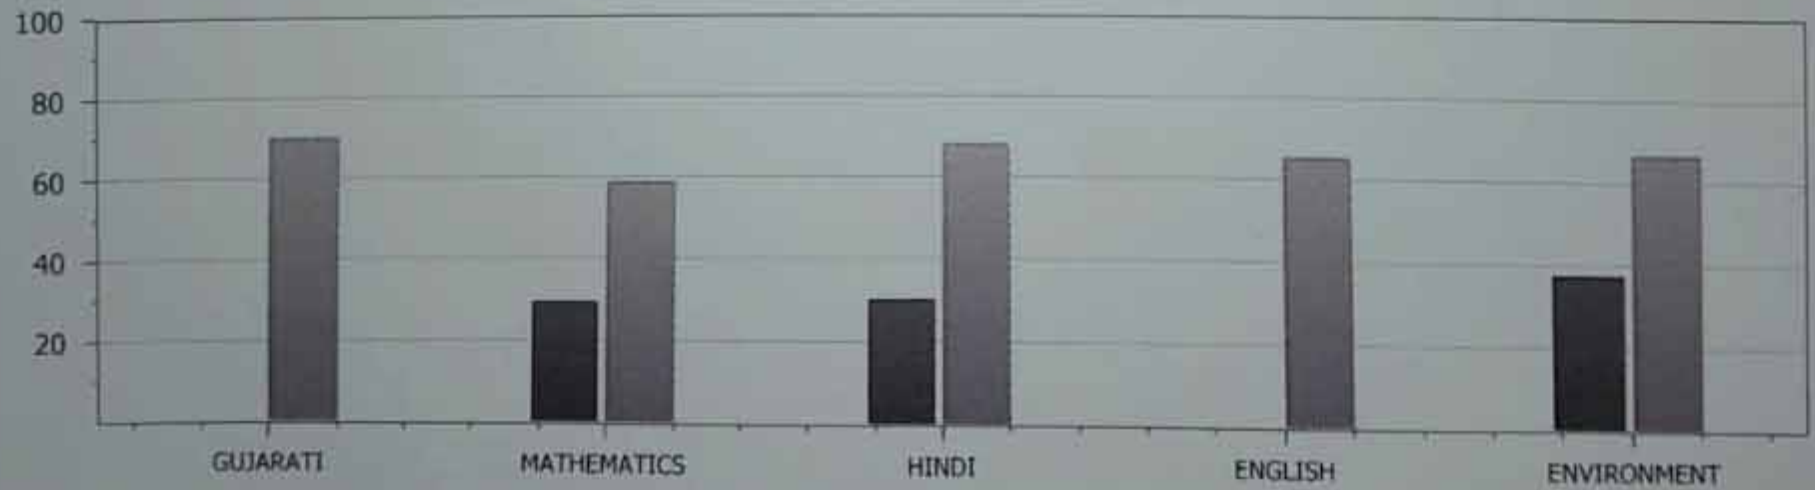

Attendance : 60 / 237

Percentage : 60.24 %

Promoted To Std : 6

Grade : C1

Result : PASS

Personality Development Evaluation Grade : B1

Overall Grade : C1

COMPREHENSIVE EVALUATION